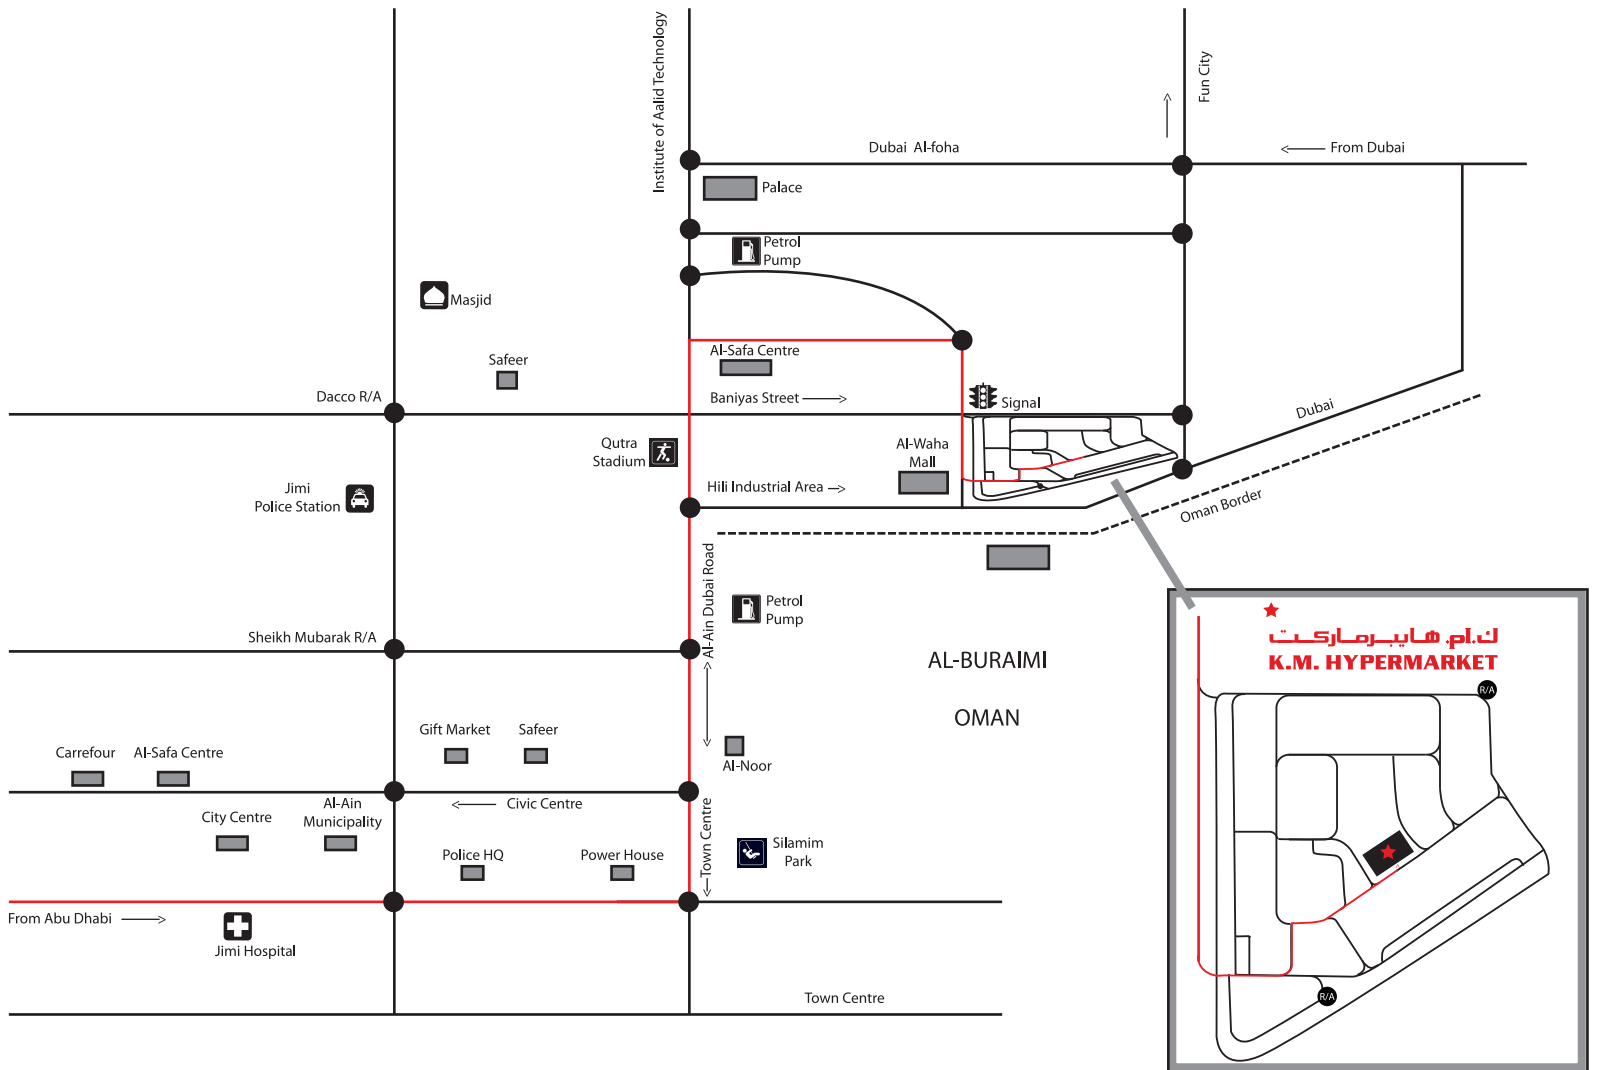

K.M. HYPERMARKET

HILI, SANAYA

SHOWROOM TIMING K.M Hypermarket Hili, Sanaiya - AL-AIN.

Department Store		Supermarket	
Sat - Thu	9 : 00 am to 11 : 30 pm (Straight)	Sat - Thu	8 : 00 am to 12 : 00 Midnight
Fri	9 : 00 am to 12 : 00 pm 1 : 00 pm to 11 : 30 pm	Fri	8 : 00 am to 12 : 00 pm 1 : 00 pm to 12 : 00 Midnight