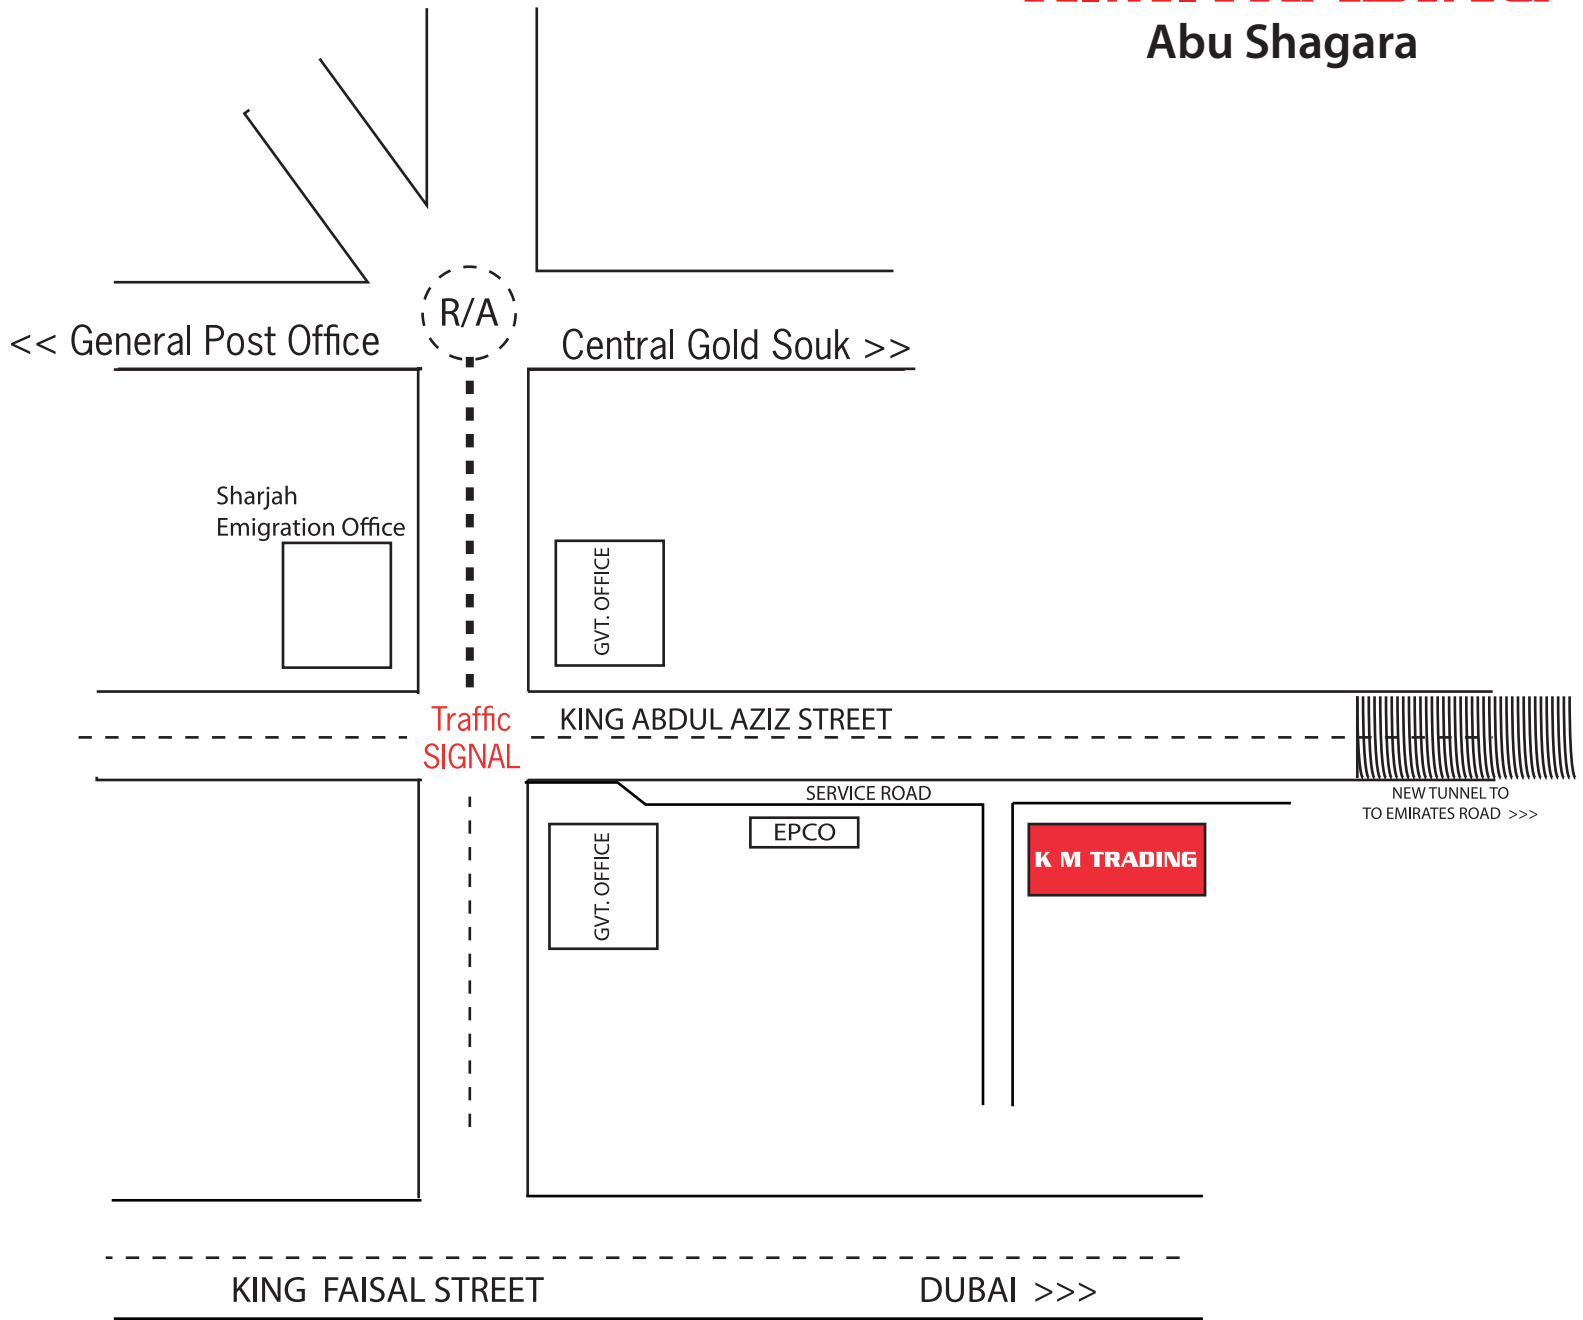

K.M. TRADING

Abu Shagara

SHOWROOM TIMING K.M. Trading Shopping Centre, Abu Shagara - Sharjah.

Department Store		Supermarket	
Sat - Wed	9:30 am to 11:30 pm	Sat - Wed	8:00 am to 11:30 pm
Thu - Fri	9:30 am to 12:00 Midnight	Thu - Fri	8:00 am to 12:00 Midnight
Friday Prayer Time : 11:30 am to 1:30 pm			