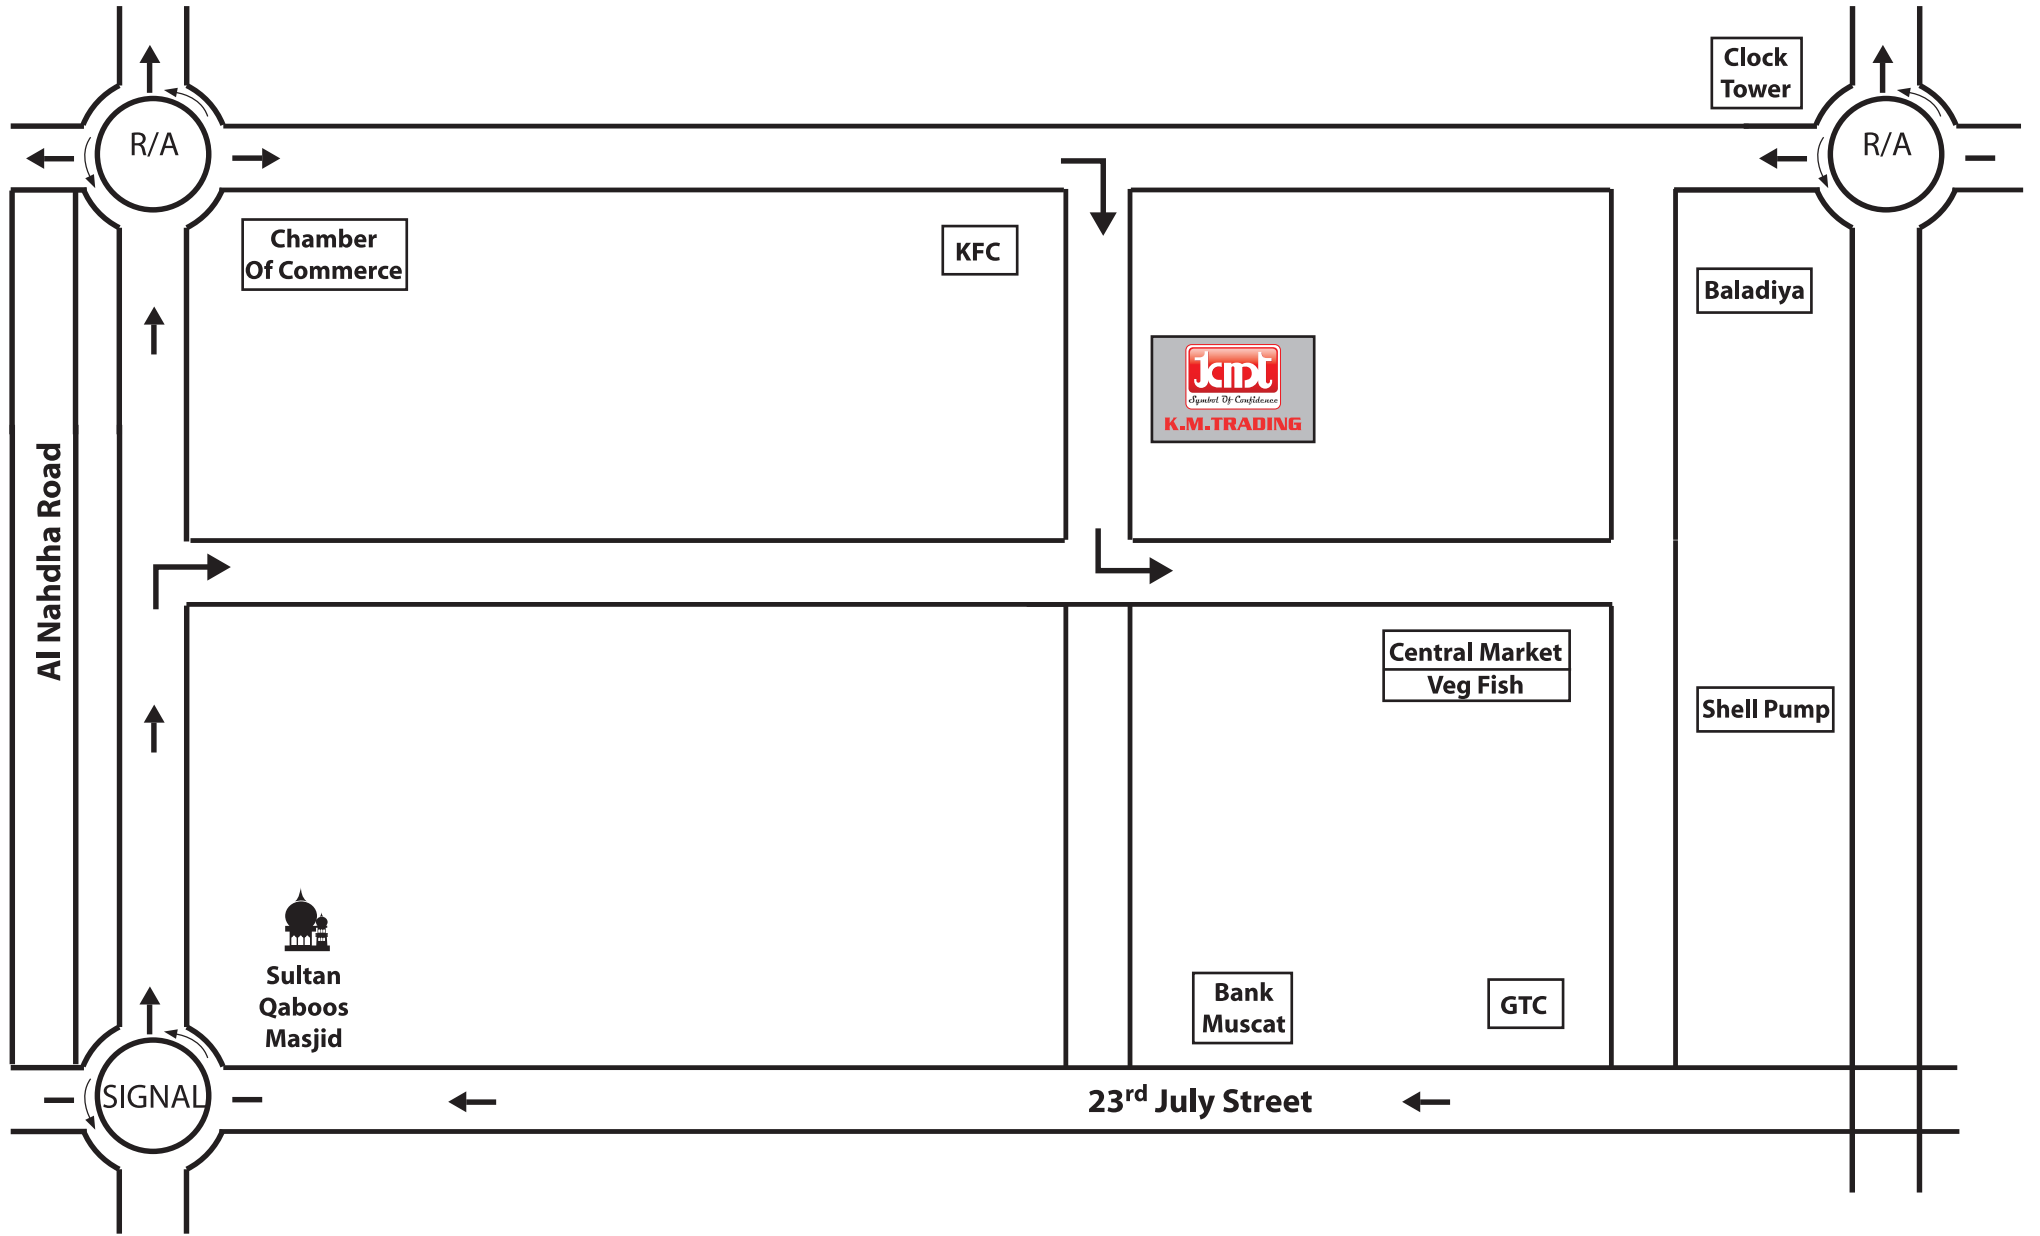

Location Map

SHOWROOM TIMING

K.M.Trading Co. & Partner Department Store & Supermarket - Salalah, Oman

	Department Store		Supermarket
Sat - Thu	9 : 00 am to 11 : 30 pm (Straight)	Sat - Thu	9 : 00 am to 11 : 30 pm (Straight)
Fri	9 : 00 am to 12 : 00 pm 2 : 00 pm to 11 : 30 pm	Fri	9 : 00 am to 12 : 00 pm 2 : 00 pm to 11 : 30 pm